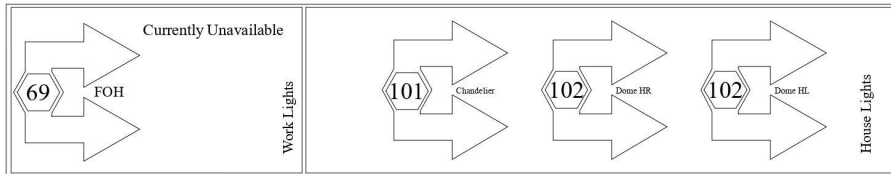

- Group #1 - Warm Fronts
  - Group #21 - Cool Fronts
  - Group #41 - LED Tops
  - Group #71 - SR Tips
  - Group #72 - ALL Tips
  - Group #76 - SL Tips
  - Group #81 - Gobos
  - Group #100 - Cyc
- ALL I-Cues have a DMX Iris
- R132
- SR I-Cue, SL I-Cue, CS I-Cue, ALL I-Cues Grp #91

Cyc Lights - ColorForce72 RGBA - Mode 4

SR Cyc - Grp #101      CS Cyc - Grp #103      SL Cyc - Grp #105

MSR Cyc - Grp #102      MSL Cyc - Grp #104

ALL Cyc - Grp #100

Notes

\*The 1st Ch# in each Number Set also denotes the GROUP # for that system

\*Cyc LX - Grp 101 is Ch 1001-1012; Grp 102 is Ch 1101-1112; Grp 103 is Ch 1201-1212; Grp 104 is Ch 1301-1312; Grp 105 is Ch 1401-1412

\*

Lighting  
Magic Sheet

Channel Number

Revised January 2023