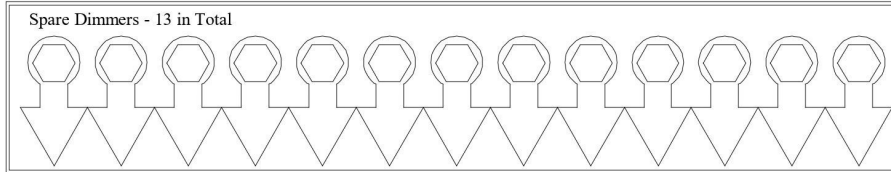

Cyc Lights - ColorForce72 RGBA - Mode 4

SR Cyc - Grp #101   CS Cyc - Grp #103   SL Cyc - Grp #105

MSR Cyc - Grp #102   MSL Cyc - Grp #104

ALL Cyc - Grp #100