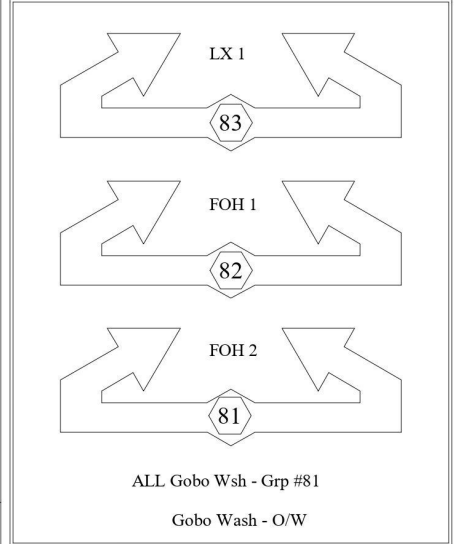

- Group #1 - Warm Fronts
  - Group #21 - Cool Fronts
  - Group #41 - LED Tops
  - Group #71 - SR Tips
  - Group #72 - ALL Tips
  - Group #76 - SL Tips
  - Group #81 - Gobos
  - Group #100 - Cyc
- ALL I-Cues have a DMX Iris
- R132
- SR I-Cue, SL I-Cue, CS I-Cue, ALL I-Cues Grp #91

Cyc Lights - ColorForce72 RGBA - Mode 4

SR Cyc - Grp #101      CS Cyc - Grp #103      SL Cyc - Grp #105

MSR Cyc - Grp #102      MSL Cyc - Grp #104

ALL Cyc - Grp #100

Notes

\*The 1st Ch# in each Number Set also denotes the GROUP # for that system

\*Cyc LX - Grp 101 is Ch 1001-1012; Grp 102 is Ch 1101-1112; Grp 103 is Ch 1201-1212; Grp 104 is Ch 1301-1312; Grp 105 is Ch 1401-1412

\*

Lighting  
Magic Sheet

Channel Number

Revised January 2023